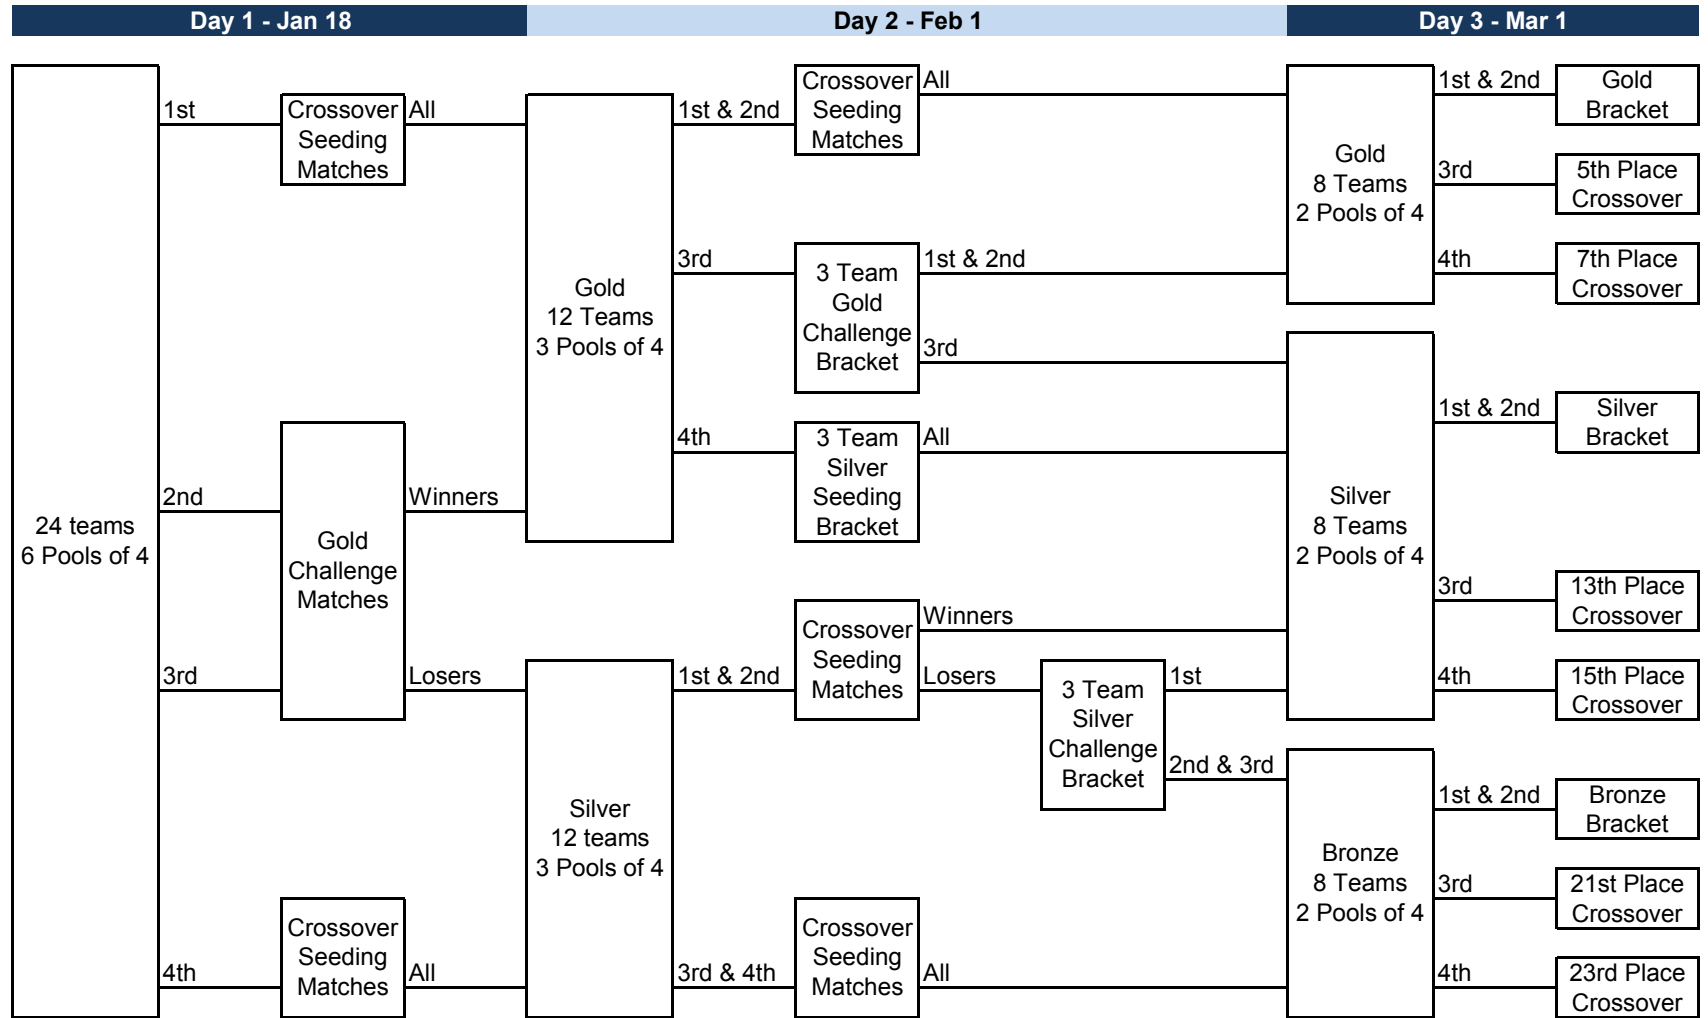

G16 Badger Tour Flow Chart