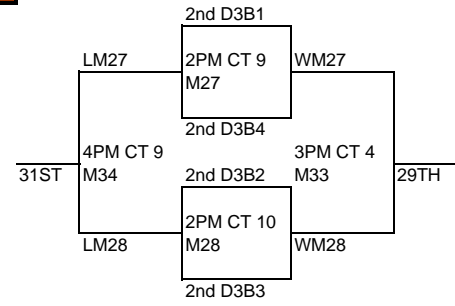

SUNDAY, MARCH 1, 2009 Brackets

☐ = denotes the ref for the previous round

D3B1Brckt

D3B2Brckt

D3B3Brckt

Team Name	Team Code
Club Breakout 18-1	FJ8CLBRK1BG
Eclipse 18-Solar	FJ8ECLIP1BG
FC Elite 16-1	FJ6KFCEL1BG
FC Elite 17-1	FJ7KFCEL1BG
FC Elite 17-2	FJ7KFCEL2BG
FC Elite 18-1	FJ8KFCEL1BG
G-Force 16-Select	FJ6GFORC1BG
Go Fish Kaepa 17-1	FJ7GFISH1BG
Go Fish Kaepa 18-1	FJ8GFISH1BG
Midwest Juniors 17-Black	FJ7MJVBC2BG
Midwest Juniors 17-Blue	FJ7MJVBC1BG
Midwest Juniors 18-Black	FJ8MJVBC2BG
Midwest Juniors 18-Blue	FJ8MJVBC1BG
Midwest Penguins 17-1	FJ7MDPNG1BG
Milwaukee Sting 17-White	FJ7MLWST3BG
Muskego Stars 17-Blue	FJ7MSKGO1BG
North Shore 17-Blue	FJ7NSMVC1BG
Northern Pride 17-Elite	FJ7NPRID1BG
PoWer Green Bay 17-Green	FJ7WIPWR1BG
PoWer Green Bay 17-Silver	FJ7WIPWR2BG
PoWer Green Bay 18-Green	FJ8WIPWR2BG
PoWer Sauk County 18-Navy	FJ8WIPWR3BG
PoWer Sauk County 18-Royal	FJ8WIPWR1BG
River City 18-Gators	FJ8RVRCT1BG
Southwest VBC 17-1	FJ7SWVBC1BG
Southwest VBC 18-1	FJ8SWVBC1BG
West Allis Lightning G18	FJ8WALTN1BG
West Bend Power 16-Purple	FJ6WBPVB1BG
West Bend Power 18-Purple	FJ8WBPVB1BG
Wisconsin Ice 17-Purple	FJ7WSICE1BG
Wisconsin Ice 18	FJ8WSICE1BG
Wisconsin Select 17	FJ7WISVB1BG
Wisconsin Select 18	FJ8WISVB1BG
Wisconsin Volleyball Academy 17-Black	FJ7WVACA1BG
Wisconsin Volleyball Academy 17-White	FJ7WVACA2BG
Wisconsin Volleyball Academy 18-Black	FJ8WVACA1BG