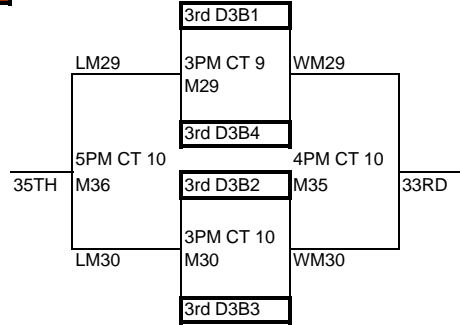

SUNDAY, MARCH 1, 2009 Brackets

☐ = denotes the ref for the previous round

D3B1Brckt

D3B2Brckt

D3B3Brckt

Team Name	Team Code
Club Breakout 18-1	FJ8CLBRK1BG
Eclipse 18-Solar	FJ8ECLIP1BG
FC Elite 16-1	FJ6KFCEL1BG
FC Elite 17-1	FJ7KFCEL1BG
FC Elite 17-2	FJ7KFCEL2BG
FC Elite 18-1	FJ8KFCEL1BG
G-Force 16-Select	FJ6GFORC1BG
Go Fish Kaepa 17-1	FJ7GFISH1BG
Go Fish Kaepa 18-1	FJ8GFISH1BG
Midwest Juniors 17-Black	FJ7MJVBC2BG
Midwest Juniors 17-Blue	FJ7MJVBC1BG
Midwest Juniors 18-Black	FJ8MJVBC2BG
Midwest Juniors 18-Blue	FJ8MJVBC1BG
Midwest Penguins 17-1	FJ7MDPNG1BG
Milwaukee Sting 17-White	FJ7MLWST3BG
Muskego Stars 17-Blue	FJ7MSKGO1BG
North Shore 17-Blue	FJ7NSMVC1BG
Northern Pride 17-Elite	FJ7NPRID1BG
PoWer Green Bay 17-Green	FJ7WIPWR1BG
PoWer Green Bay 17-Silver	FJ7WIPWR2BG
PoWer Green Bay 18-Green	FJ8WIPWR2BG
PoWer Sauk County 18-Navy	FJ8WIPWR3BG
PoWer Sauk County 18-Royal	FJ8WIPWR1BG
River City 18-Gators	FJ8RVRCT1BG
Southwest VBC 17-1	FJ7SWVBC1BG
Southwest VBC 18-1	FJ8SWVBC1BG
West Allis Lightning G18	FJ8WALTN1BG
West Bend Power 16-Purple	FJ6WBPVB1BG
West Bend Power 18-Purple	FJ8WBPVB1BG
Wisconsin Ice 17-Purple	FJ7WSICE1BG
Wisconsin Ice 18	FJ8WSICE1BG
Wisconsin Select 17	FJ7WISVB1BG
Wisconsin Select 18	FJ8WISVB1BG
Wisconsin Volleyball Academy 17-Black	FJ7WVACA1BG
Wisconsin Volleyball Academy 17-White	FJ7WVACA2BG
Wisconsin Volleyball Academy 18-Black	FJ8WVACA1BG