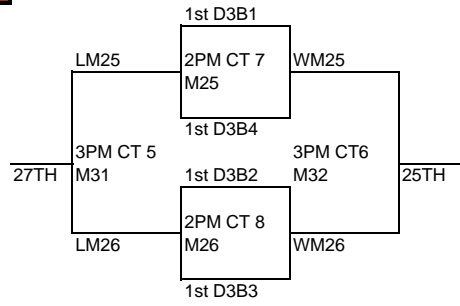

D3B1Brckt

D3B2Brckt

D3B3Brckt