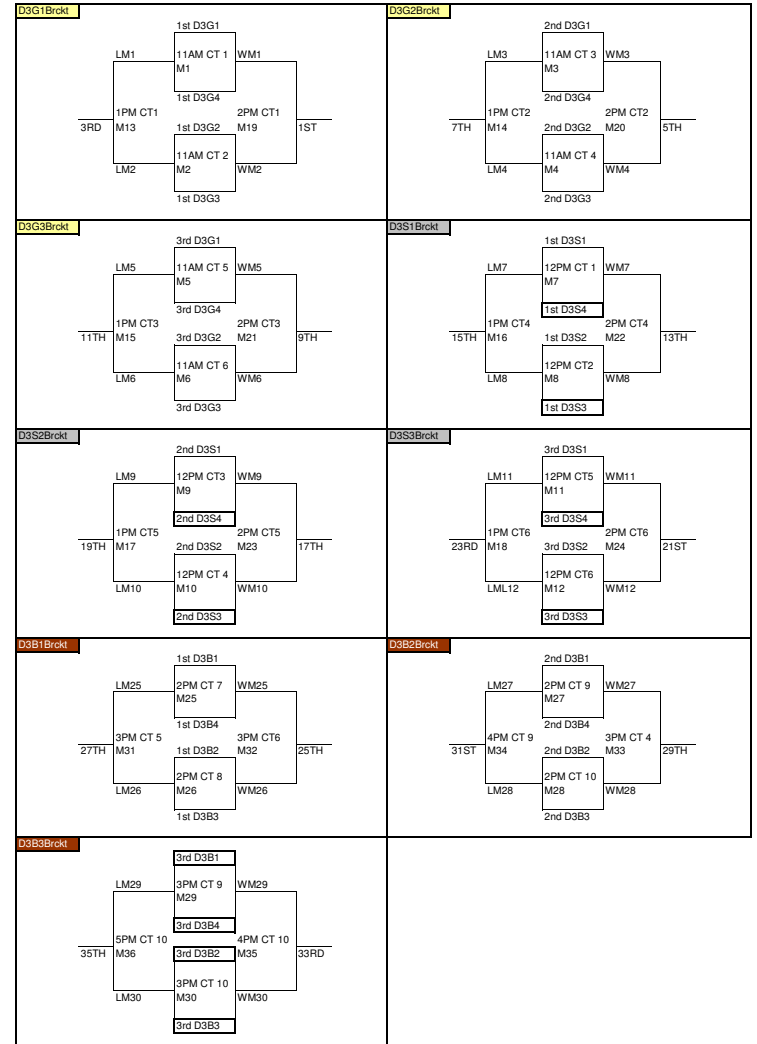

Sunday, March 01, 2009															
Time	Court 1			Court 2			Court 3			Court 4			Court 5		
	D3G1	Ref		D3G2	Ref		D3G3	Ref		D3G4	Ref				
8:00	1	3	2	1	3	2	1	3	2	1	3	2			
9:00	2	3	1	2	3	1	2	3	1	2	3	1			
10:00	1	2	3	1	2	3	1	2	3	1	2	3			
11:00	1st D3G1	1st D3G4	1st D3S4	1st D3G2	1st D3G3	1st D3S3	2nd D3G1	2nd D3G4	2nd D3S4	2nd D3G2	2nd D3G3	2nd D3S3	3rd D3G1	3rd D3G4	
12:00	1st D3S1	1st D3S4	Winner Prev.	1st D3S2	1st D3S3	Winner Prev.	2nd D3S1	2nd D3S4	Winner Prev.	2nd D3S2	2nd D3S3	Winner Prev.	3rd D3S1	3rd D3S4	
13:00	LM1	LM2	Winner Prev.	LM3	LM4	Winner Prev.	LM5	LM6	Winner Prev.	LM7	LM8	Winner Prev.	LM9	LM10	
14:00	WM1	WM2	Loser Prev.	WM3	WM4	Loser Prev.	WM5	WM6	Loser Prev.	WM7	WM8	Loser Prev.	WM9	WM10	
15:00							WM27	WM28	Loser Prev.	LM25	LM26	Loser Prev.			
Silver															
Time	Court 6			Court 7			Court 8			Court 9			Court 10		
	D3S1	Ref		D3S2	Ref		D3S3	Ref		D3S4	Ref				
8:00	1	3	2	1	3	2	1	3	2	1	3	2			
9:00	2	3	1	2	3	1	2	3	1	2	3	1			
10:00	1	2	3	1	2	3	1	2	3	1	2	3			
Bronze															
Time	D3B1			D3B2			D3B3			D3B4			Ref		
	1st	2nd	3rd	1st	2nd	3rd	1st	2nd	3rd	1st	2nd	3rd	1st	2nd	3rd
11:00	3rd D3G2	3rd D3G3	3rd D3S3	1	3	2	1	3	2	1	3	2	1	3	2
12:00	3rd D3S2	3rd D3S3	Winner Prev.	2	3	1	2	3	1	2	3	1	2	3	
13:00	LM11	LML12	Winner Prev.	1	2	3	1	2	3	1	2	3	1	2	
14:00	WM11	WM12	Loser Prev.	1st D3B1	1st D3B4	3rd D3B1	1st D3B2	1st D3B3	3rd D3B4	2nd D3B1	2nd D3B4	3rd D3B2	2nd D3B2	2nd D3B3	
15:00	WM25	WM26	Loser Prev.				3rd D3B2	3rd D3B3	Loser Prev.	3rd D3B1	3rd D3B4	Loser Prev.			
16:00							LM27	LM28	Loser Prev.	WM29	WM30	Loser Prev.			
17:00										LM29	LM30	Loser Prev.			

SUNDAY, MARCH 1, 2009 Brackets