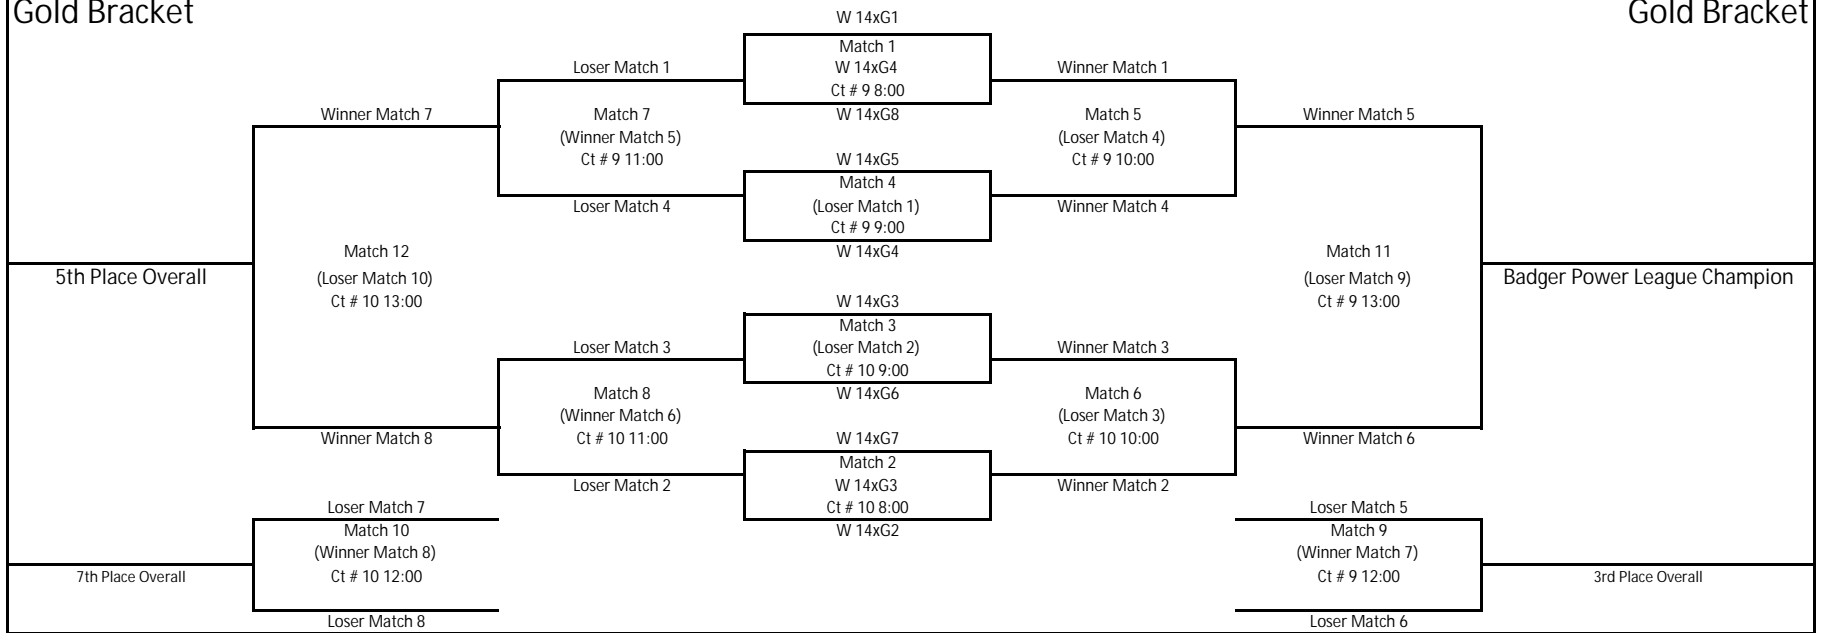

Gold Bracket

Gold Bracket