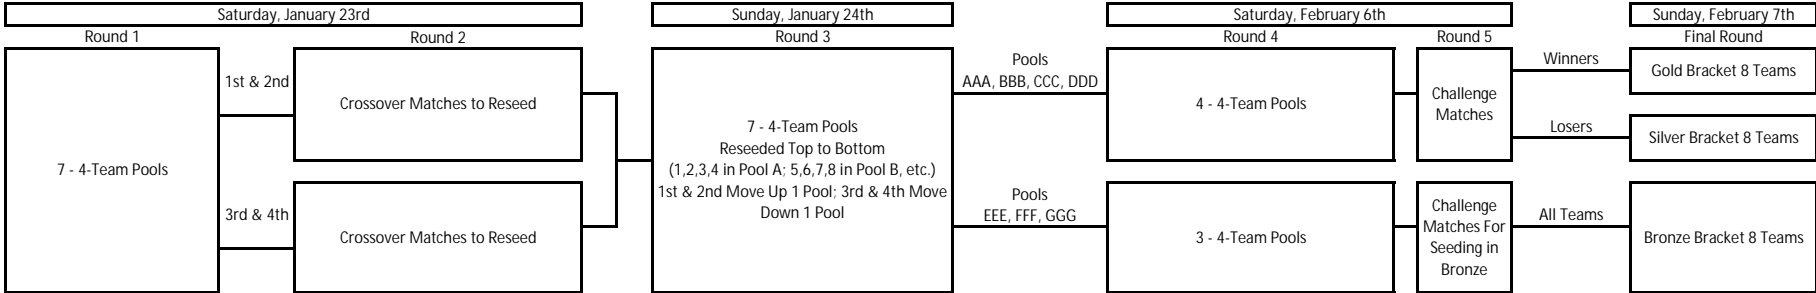

# G14 Badger Power League

14s :: Badger Power League :: Day 1 :: January 23, 2010 :: Wisconsin Dells Center

Court	Ct 9		
	14's Pool A		
	1	Milwaukee Sting 14 White	
	2	PoWer Sauk County 14 Royal	
	3	West Bend Power 14 Purple	
	4	Wisconsin Ice 14 Black	
10:00	Milwaukee Sting 14 White	vs	West Bend Power 14 Purple
11:00	PoWer Sauk County 14 Royal	vs	Wisconsin Ice 14 Black
12:00	Milwaukee Sting 14 White	vs	Wisconsin Ice 14 Black
13:00	PoWer Sauk County 14 Royal	vs	West Bend Power 14 Purple
14:00	West Bend Power 14 Purple	vs	Wisconsin Ice 14 Black
15:00	Milwaukee Sting 14 White	vs	PoWer Sauk County 14 Royal
	14 x 1		
16:00	A1	vs	B2 B4
	14 x 8		
17:00	A3	vs	B4 Loser Previous

Court	Ct 10		
	14's Pool B		
	1	FC Elite 131	
	2	Club Breakout 141	
	3	WI VB Academy 14 White	
	4	WI Performance 14 Black	
10:00	FC Elite 131	vs	WI VB Academy 14 White
11:00	Club Breakout 141	vs	WI Performance 14 Black
12:00	FC Elite 131	vs	WI Performance 14 Black
13:00	Club Breakout 141	vs	WI VB Academy 14 White
14:00	WI VB Academy 14 White	vs	WI Performance 14 Black
15:00	FC Elite 131	vs	Club Breakout 141
	14 x 2		
16:00	B1	vs	A2 A4
	14 x 9		
17:00	B3	vs	A4 Loser Previous