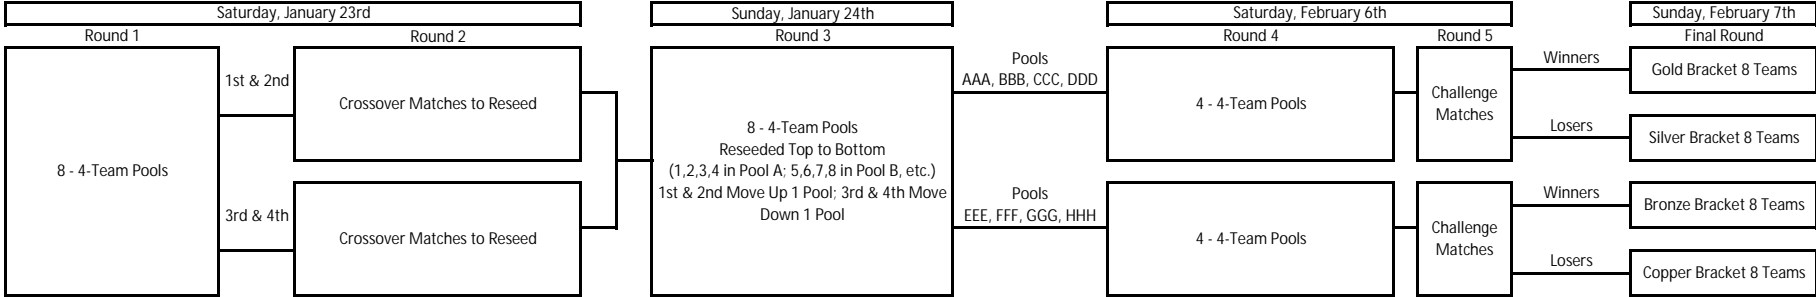

G15 Badger Power League

15s :: Badger Power League :: Day 1 :: January 23, 2010 :: Wisconsin Dells Center

Court	Ct 1		
15's Pool A			
	1	Milwaukee Sting 15 White	
	2	Northern Pride 15 Pink	
	3	Kaepa Appleton Excel	
	4	WI VB Academy 15 Silver	
10:00	Milwaukee Sting 15 White	vs	Kaepa Appleton Excel Northern Pride 15 Pink
11:00	Northern Pride 15 Pink	vs	WI VB Academy 15 Silver Milwaukee Sting 15 White
12:00	Milwaukee Sting 15 White	vs	WI VB Academy 15 Silver Kaepa Appleton Excel
13:00	Northern Pride 15 Pink	vs	Kaepa Appleton Excel Milwaukee Sting 15 White
14:00	Kaepa Appleton Excel	vs	WI VB Academy 15 Silver Northern Pride 15 Pink
15:00	Milwaukee Sting 15 White	vs	Northern Pride 15 Pink WI VB Academy 15 Silver
15 x 1			
16:00	A1	vs	B2 A3
15 x 16			
17:00	A3	vs	B4 Loser Previous