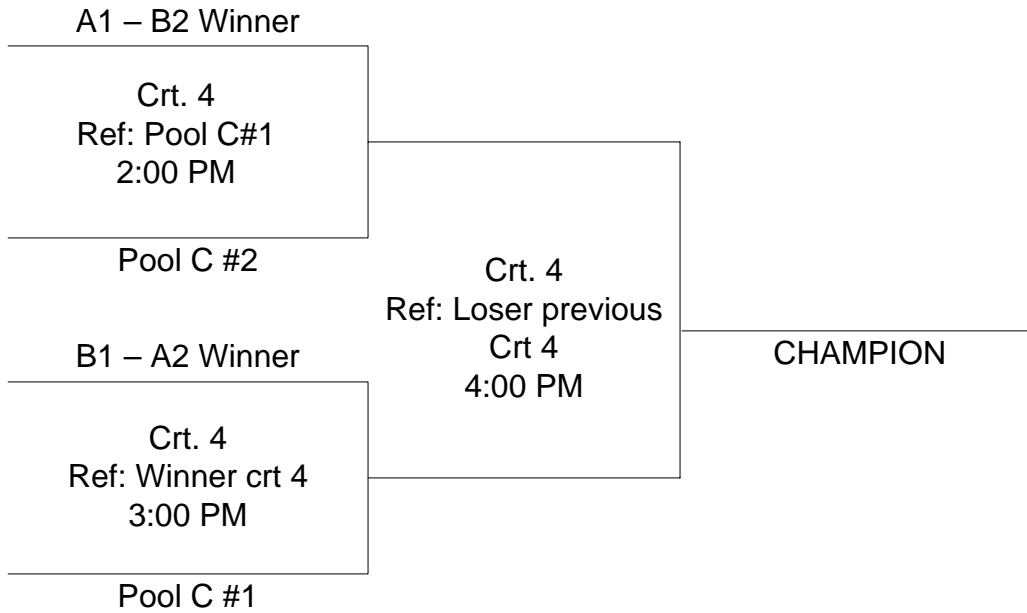

GOLD BRACKET